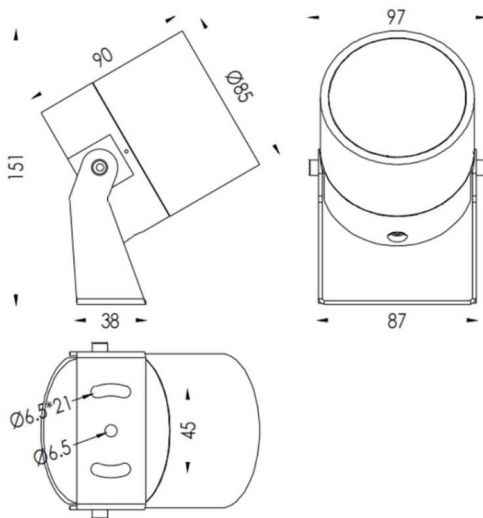

TUBEO-R

Item code	86.OS04.4351.02
Product type	Outdoor
Category	Spike Spot Light
Family	TUBEO-R
Subfamily	TUBEO-R
Pictograms	

Dimensions
Product dimensions (mm) **85(Dia)X90(H)mm**

Scheme

Product	
Real power (W)	15
Real luminous flux (Lm)	1467
Luminous efficiency (Lm/W)	97.8
Beam angle (°)	55
Life time (h)	50000h L70B10
IP	65
Control gear	ON-OFF
Average life time (h)	50000h L70B10
Colour temperature (K)	3000
Colour consistency (SDCM)	SDCM3
CRI	80
IK	IK10

Photometry